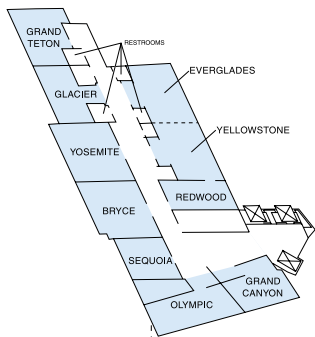

DIRECTIONS

From National Airport: Take the George Washington North to I-395 North "To Washington." Cross the bridge in the two center lanes, veering right at the end of the bridge on I-395 North. Exit right to US Senate/D Street/I-395 exit. Stay in the right lane as you go through two tunnels. In the second tunnel, take exit for "D Street." Make a right at the end of the tunnel. Turn left at 2nd light onto New Jersey Avenue. The hotel is on the left.

From Dulles International Airport: Take the Dulles Toll Road to I-66 East "To Washington". Exit onto Constitution Avenue. Follow Constitution Avenue East towards the US Capitol. A few blocks before the Capitol make a left on to Louisiana Avenue. Proceed for two blocks. Make a left on to New Jersey Avenue. The hotel is one block further on the left.

CONFERENCE LEVEL 2ND FLOOR