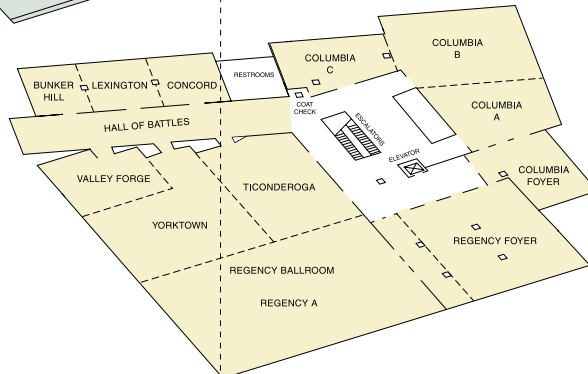

Hyatt Regency Washington, D.C.

On Capitol Hill

DIRECTIONS

From National Airport: Take the George Washington North to I-395 North "To Washington." Cross the bridge in the two center lanes, veering right at the end of the bridge on I-395 North. Exit right to US Senate/D Street/I-395 exit. Stay in the right lane as you go through two tunnels. In the second tunnel, take exit for "D Street." Make a right at the end of the tunnel. Turn left at 2nd light onto New Jersey Avenue. The hotel is on the left.

From Dulles International Airport: Take the Dulles Toll Road to I-66 East "To Washington". Exit onto Constitution Avenue. Follow Constitution Avenue East towards the US Capitol. A few blocks before the Capitol make a left on to Louisiana Avenue. Proceed for two blocks. Make a left on to New Jersey Avenue. The hotel is one block further on the left.

CONFERENCE LEVEL 2ND FLOOR

LOBBY LEVEL

BALLROOM LEVEL

11TH FLOOR THORNTON ROOM