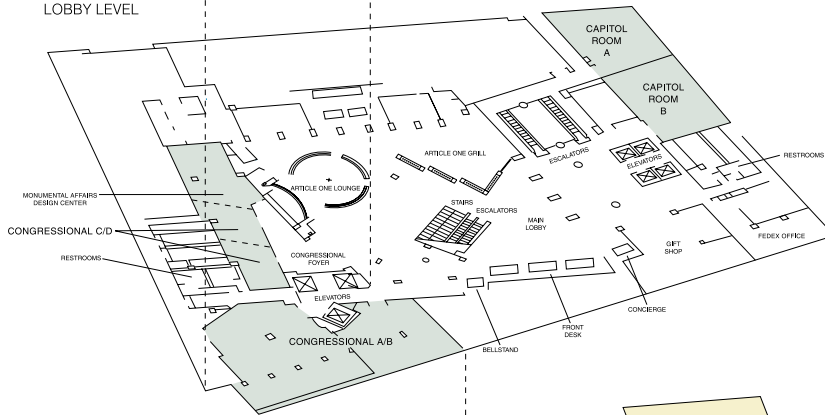

Hyatt Regency Washington, D.C.

On Capitol Hill

DIRECTIONS

From National Airport: Take the George Washington North to I-395 North "To Washington." Cross the bridge in the two center lanes, veering right at the end of the bridge on I-395 North. Exit right to US Senate/D Street/I-395 exit. Stay in the right lane as you go through two tunnels. In the second tunnel, take exit for "D Street." Make a right at the end of the tunnel. Turn left at 2nd light onto New Jersey Avenue. The hotel is on the left.

From Dulles International Airport: Take the Dulles Toll Road to I-66 East "To Washington". Exit onto Constitution Avenue. Follow Constitution Avenue East towards the US Capitol. A few blocks before the Capitol make a left on to Louisiana Avenue. Proceed for two blocks. Make a left on to New Jersey Avenue. The hotel is one block further on the left.

CONFERENCE LEVEL 2ND FLOOR

LOBBY LEVEL

BALLROOM LEVEL

11TH FLOOR THORNTON ROOM